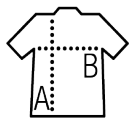

Quality

JERSEY 155
100% combed ringspun cotton
Enzyme treatment for a soft feel
Ribbed collar

Style

Crew neck
Taped neck
Fitted cut
Cut and sewn

Available sizes

Sizes	XS	S	M	L	XL	XXL	3XL
A/B	68/45	70/48	72/51	74/54	76/57	78/60	80/63

Available colours

Packaging

Carton size : 60 x 40 x 20 cm

Weight per carton : 0.00 kg

Related products

SOL'S MARTIN WOMEN
02856